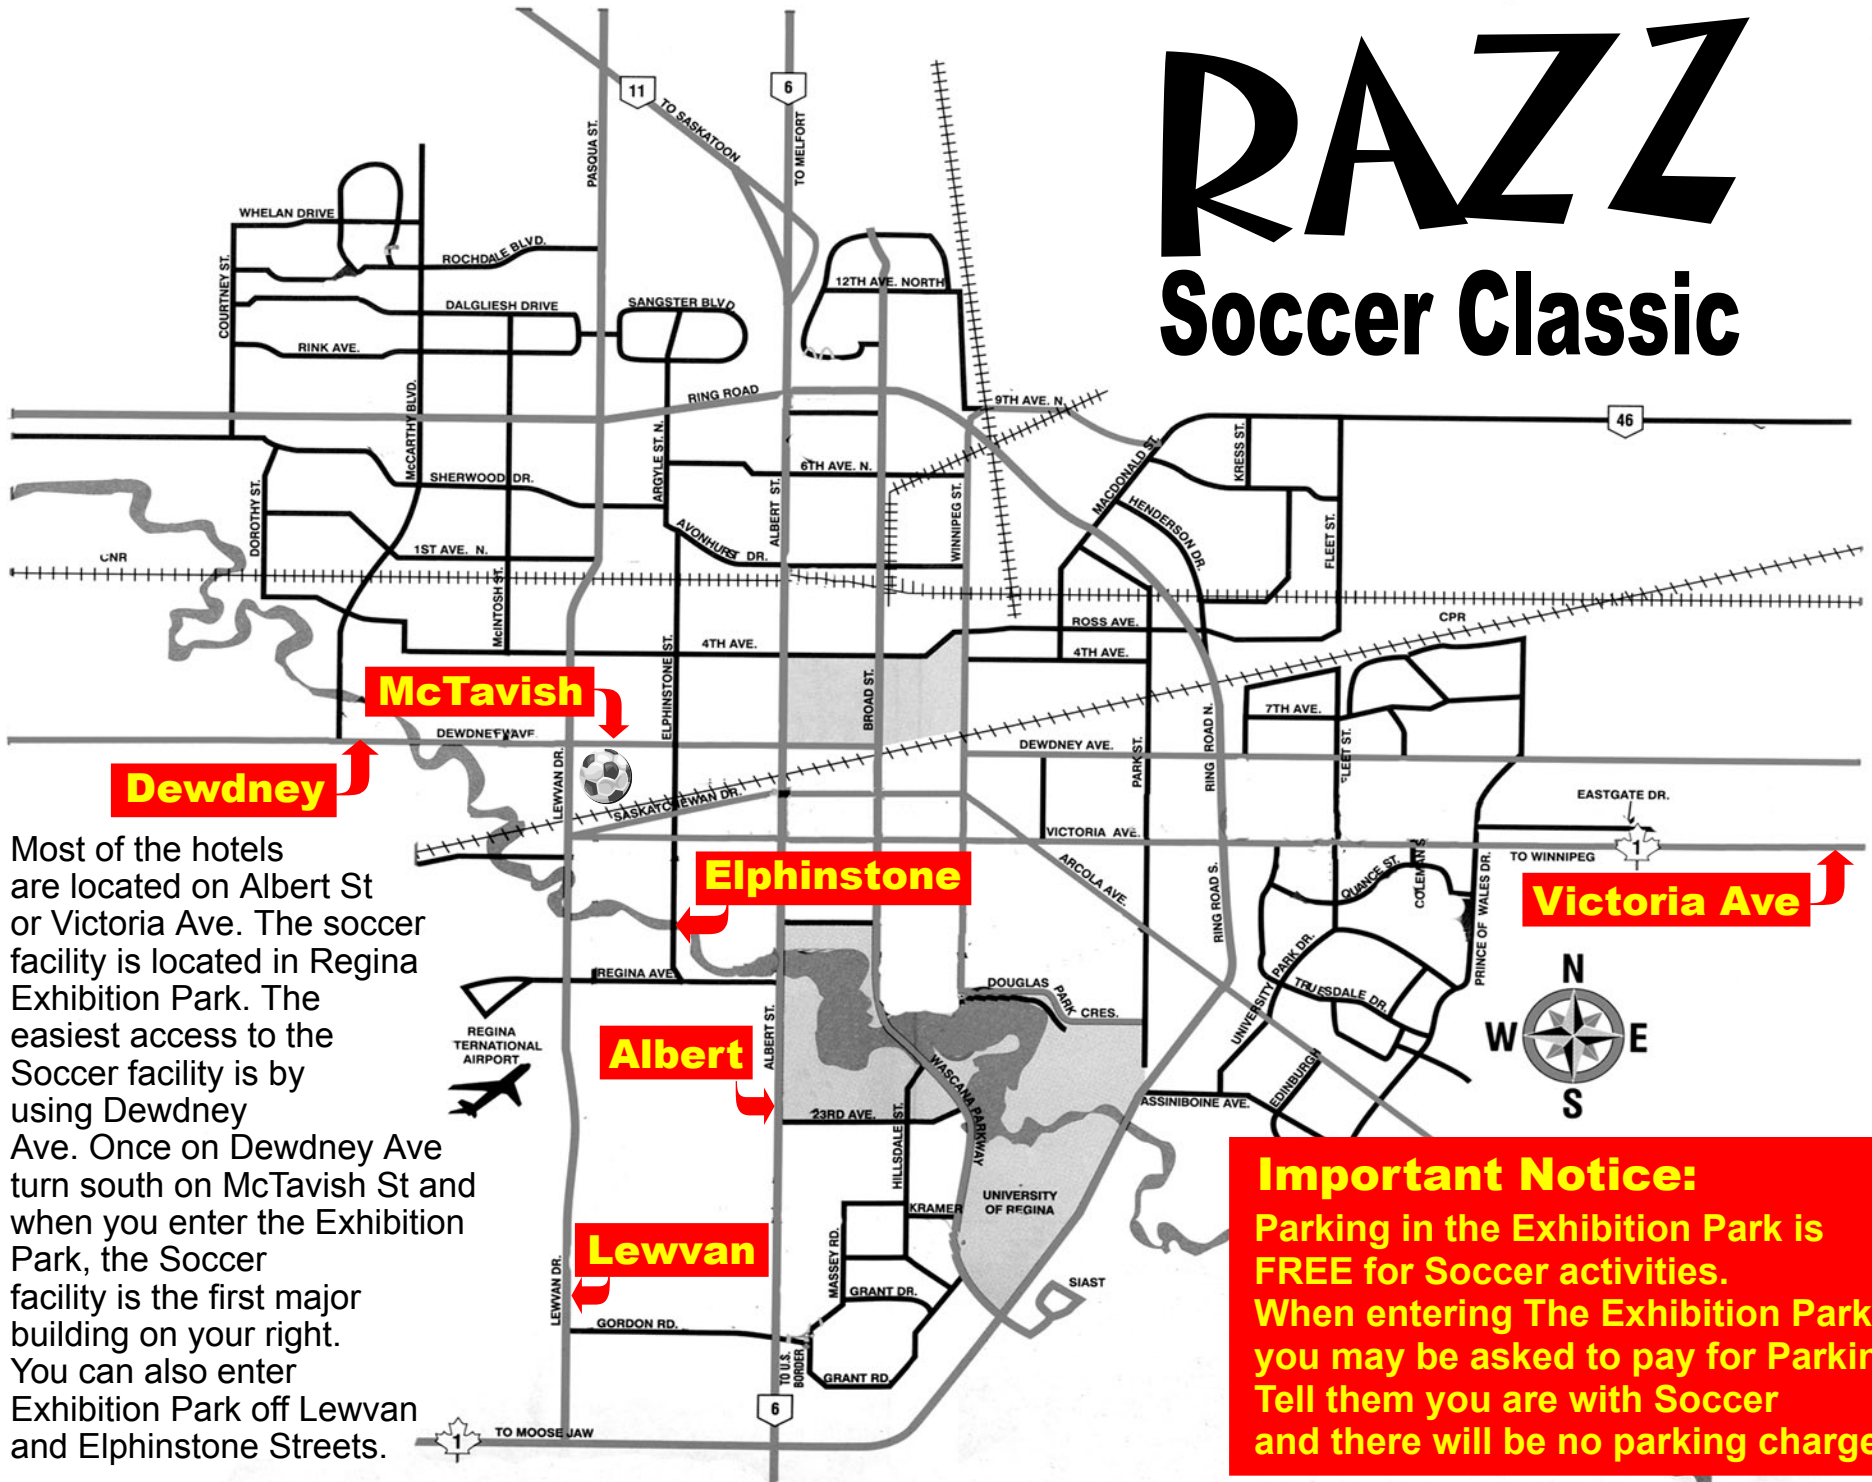

RAZZ

Soccer Classic

Most of the hotels are located on Albert St or Victoria Ave. The soccer facility is located in Regina Exhibition Park. The easiest access to the Soccer facility is by using Dewdney Ave. Once on Dewdney Ave turn south on McTavish St and when you enter the Exhibition Park, the Soccer facility is the first major building on your right. You can also enter Exhibition Park off Lewvan and Elphinstone Streets.

Important Notice:
Parking in the Exhibition Park is FREE for Soccer activities. When entering The Exhibition Park you may be asked to pay for Parking. Tell them you are with Soccer and there will be no parking charge.